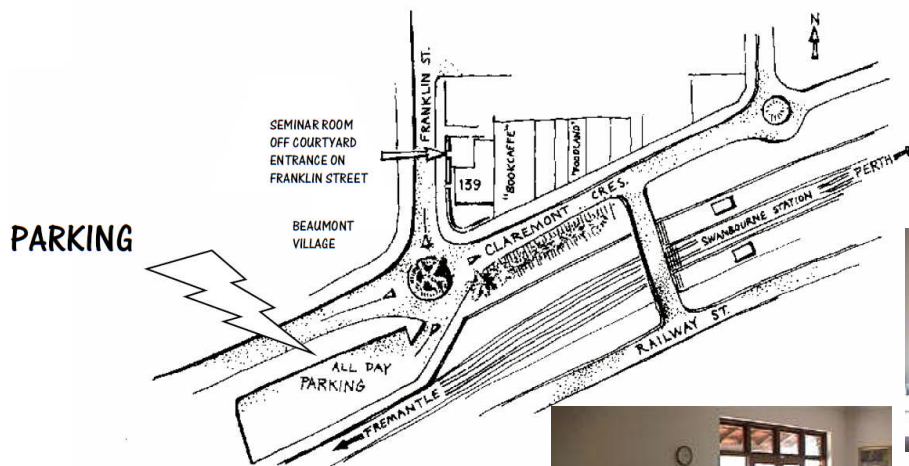

PFI Consulting Training Facility

**WorkSpace**  
UNLIMITED

139 Claremont Crescent,  
Swanbourne, Perth, Western  
Australia 6010

139 Claremont Crescent, Swanbourne

- located between the Bookcaffe and Beaumont Village, close to Swanbourne train station
- free parking opposite Beaumont Village adjacent to railway (no parking on site)
- seminar room entrance in Franklin Street, via rear courtyard

### HERITAGE CHARM WITH MODERN FACILITIES

This facility is walking distance to and from Swanbourne railway station and close proximity to free all day parking. The Book Cafe next door, and take away outlets such as Kitchen Express 50 metres away offers easy lunch time arrangements